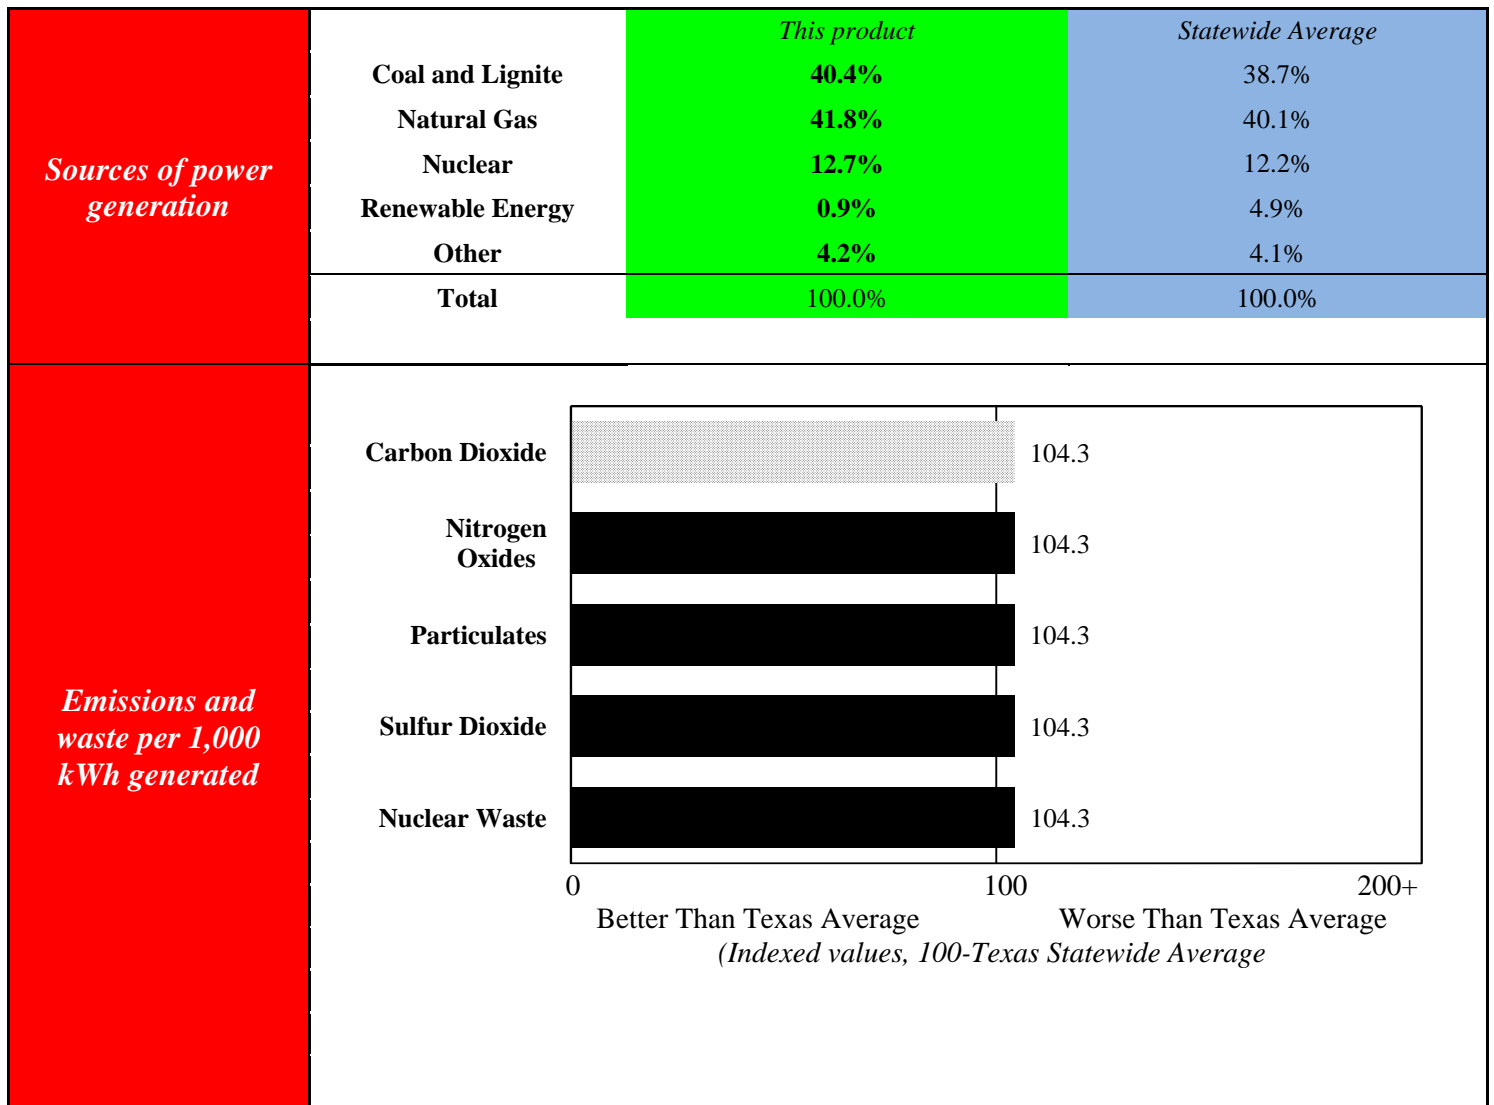

Electricity Facts Label (Effective 9/4/2009)

Electricity Facts

Discount Power 19901 Southwest Freeway, Suite # 212 Sugar Land, TX 77479 Tel # 281-207-1284
 Toll Free # 1-877-909-Power (7693) Fax # 281-781-2299